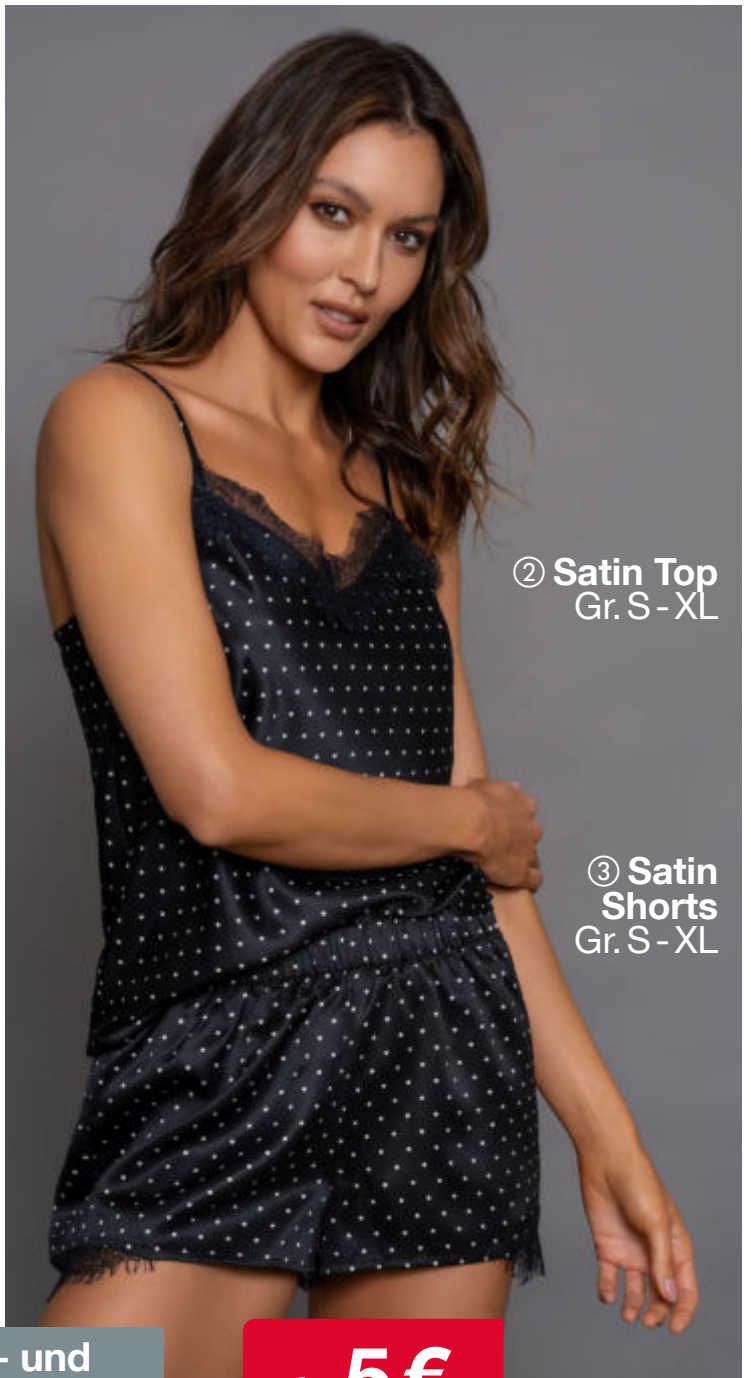

① BH  
Gr. 75B - 85D

7€

② Kimono oder  
Satin Hose  
Gr. S - XL

je 10€

WOOLWORTH®  
**HOME OF DISCOUNT™**  
SINCE 1879

① Satin Nighty  
Gr. S - XL

② Satin Top  
Gr. S - XL

③ Satin Shorts  
Gr. S - XL